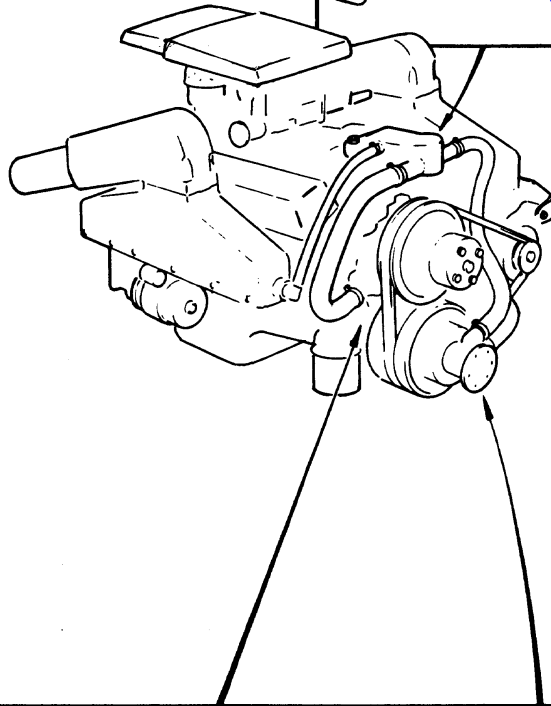

430A

## 430A

REF	PART NO.	QTY	DESCRIPTION	SEE SEC.	NOTES
1	856364	1	Water pump		Included in basic engine., See group 10A
2	835210	2	• Gasket		
9	855283	1	Pulley		
10	(955655)	4	Hexagon screw		Obsolete part
11	941907	4	Spring washer		
12	940162	1	Hexagon screw		
13	955536	2	Hexagon screw		
14	955540	1	Hexagon screw		
15	834906	1	Hose		
16	961671	2	Hose clamp		
17	966857	1	V-belt		See group 3
18				12499	
	856952	1	Sea water pump		Repl by 857451
			•	12498	
19	948324	3	Hex. socket screw		
20	942336	3	Spring washer		
21	826421	1	Torque rod		
22	940115	1	Hexagon screw		L=25mm
	955534	1	Hexagon screw		L=19mm
23	942336	2	Spring washer		
24	826422	1	Rubber bushing		
25	955523	1	Hexagon screw		
26	960141	1	Washer		
27	941907	1	Spring washer		
28	826423	1	Hose		
29	961669	3	Hose clamp		
30	855374	1	Hose		Intake-sea water pump, Early type
	(857038)	1	Hose		Obsolete part, Intake-sea water pump, Late type
31	(855567)	1	Attaching clamp		Obsolete part
	(855568)	1	Attaching clamp		Obsolete part, Installs on the flywheel cover.
	857045	1	Attaching clamp		For hose 857038.
32	841307	1	Clamp		
33	942336	1	Spring washer		
34	955534	1	Hexagon screw		
35	855485	1	Thermostat housing		
36	477026	1	• Expansion plug		(192426)
37	955537	2	Hexagon screw		
38	942336	2	Spring washer		
39	952970	X	Hose		L=2X350mm
40	961666	4	Hose clamp		
41	961610	2	Hose nipple	12485	
42	876305	1	Thermostat kit		62°C
43	835417	1	• Gasket		
44	416033	1	Sealing ring		
45	855486	1	Lock ring		
46	857068	1	Thermostat housing		
47	857067	1	T-stud		
48	952970	X	Hose		P, L=440mm
49	952970	X	Hose		S.B, L=380mm
50	961666	4	Hose clamp		
51	942691	2	Hose nipple	12485	