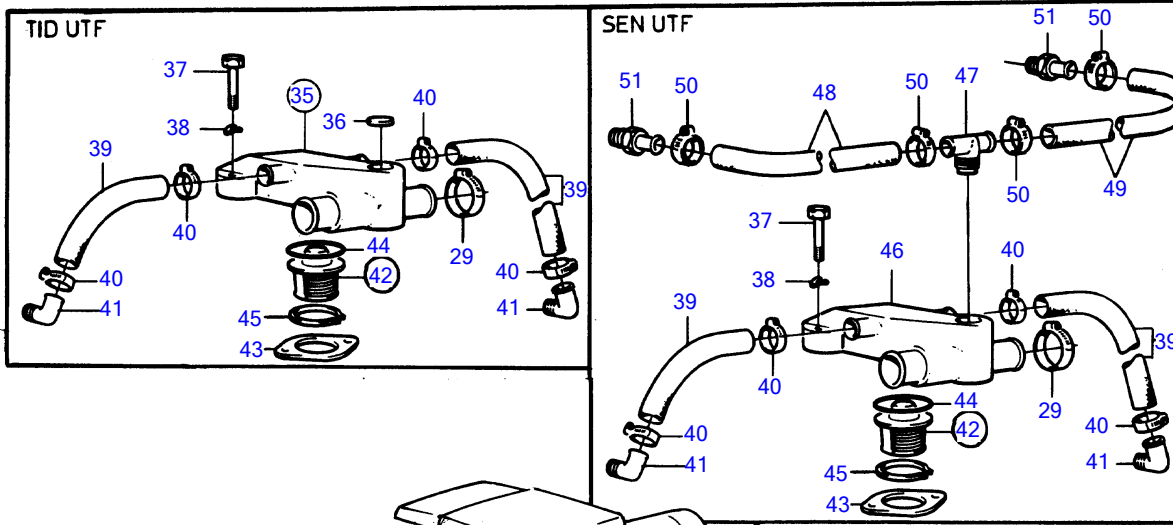

430A

## 430A

REF	PART NO.	QTY	DESCRIPTION	SEE SEC.	NOTES
1	856364	1	Water pump		Included in basic engine., See group 10A
2	835210	2	• Gasket		
9	855283	1	Pulley		
10	(955655)	4	Hexagon screw		Obsolete part
11	941907	4	Spring washer		
12	940162	1	Hexagon screw		
13	955536	2	Hexagon screw		
14	955540	1	Hexagon screw		
15	834906	1	Hose		
16	961671	2	Hose clamp		
17	966857	1	V-belt		See group 3
18				12499	
	856952	1	Sea water pump		Repl by 857451
			•	12498	
19	948324	3	Hex. socket screw		
20	942336	3	Spring washer		
21	826421	1	Torque rod		
22	940115	1	Hexagon screw		L=25mm
	955534	1	Hexagon screw		L=19mm
23	942336	2	Spring washer		
24	826422	1	Rubber bushing		
25	955523	1	Hexagon screw		
26	960141	1	Washer		
27	941907	1	Spring washer		
28	826423	1	Hose		
29	961669	3	Hose clamp		
30	855374	1	Hose		Intake-sea water pump, Early type
	(857038)	1	Hose		Obsolete part, Intake-sea water pump, Late type
31	(855567)	1	Attaching clamp		Obsolete part
	(855568)	1	Attaching clamp		Obsolete part, Installs on the flywheel cover.
	857045	1	Attaching clamp		For hose 857038.
32	841307	1	Clamp		
33	942336	1	Spring washer		
34	955534	1	Hexagon screw		
35	855485	1	Thermostat housing		
36	477026	1	• Expansion plug		(192426)
37	955537	2	Hexagon screw		
38	942336	2	Spring washer		
39	952970	X	Hose		L=2X350mm
40	961666	4	Hose clamp		
41	961610	2	Hose nipple	12485	
42	876305	1	Thermostat kit		62°C
43	835417	1	• Gasket		
44	416033	1	Sealing ring		
45	855486	1	Lock ring		
46	857068	1	Thermostat housing		
47	857067	1	T-stud		
48	952970	X	Hose		P, L=440mm
49	952970	X	Hose		S.B, L=380mm
50	961666	4	Hose clamp		
51	942691	2	Hose nipple	12485	