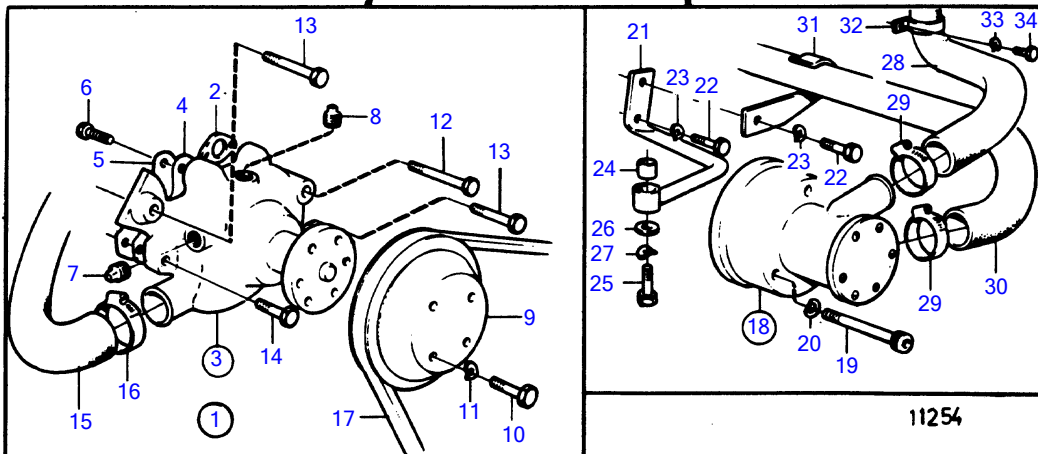

430A

## 430A

REF	PART NO.	QTY	DESCRIPTION	SEE SEC.	NOTES
1	856364	1	Water pump		Included in basic engine., See group 10A
2	835210	2	• Gasket		
9	855283	1	Pulley		
10	(955655)	4	Hexagon screw		Obsolete part
11	941907	4	Spring washer		
12	940162	1	Hexagon screw		
13	955536	2	Hexagon screw		
14	955540	1	Hexagon screw		
15	834906	1	Hose		
16	961671	2	Hose clamp		
17	966857	1	V-belt		See group 3
18				12499	
	856952	1	Sea water pump		Repl by 857451
			•	12498	
19	948324	3	Hex. socket screw		
20	942336	3	Spring washer		
21	826421	1	Torque rod		
22	940115	1	Hexagon screw		L=25mm
	955534	1	Hexagon screw		L=19mm
23	942336	2	Spring washer		
24	826422	1	Rubber bushing		
25	955523	1	Hexagon screw		
26	960141	1	Washer		
27	941907	1	Spring washer		
28	826423	1	Hose		
29	961669	3	Hose clamp		
30	855374	1	Hose		Intake-sea water pump, Early type
	(857038)	1	Hose		Obsolete part, Intake-sea water pump, Late type
31	(855567)	1	Attaching clamp		Obsolete part
	(855568)	1	Attaching clamp		Obsolete part, Installs on the flywheel cover.
	857045	1	Attaching clamp		For hose 857038.
32	841307	1	Clamp		
33	942336	1	Spring washer		
34	955534	1	Hexagon screw		
35	855485	1	Thermostat housing		
36	477026	1	• Expansion plug		(192426)
37	955537	2	Hexagon screw		
38	942336	2	Spring washer		
39	952970	X	Hose		L=2X350mm
40	961666	4	Hose clamp		
41	961610	2	Hose nipple	12485	
42	876305	1	Thermostat kit		62°C
43	835417	1	• Gasket		
44	416033	1	Sealing ring		
45	855486	1	Lock ring		
46	857068	1	Thermostat housing		
47	857067	1	T-stud		
48	952970	X	Hose		P, L=440mm
49	952970	X	Hose		S.B, L=380mm
50	961666	4	Hose clamp		
51	942691	2	Hose nipple	12485	